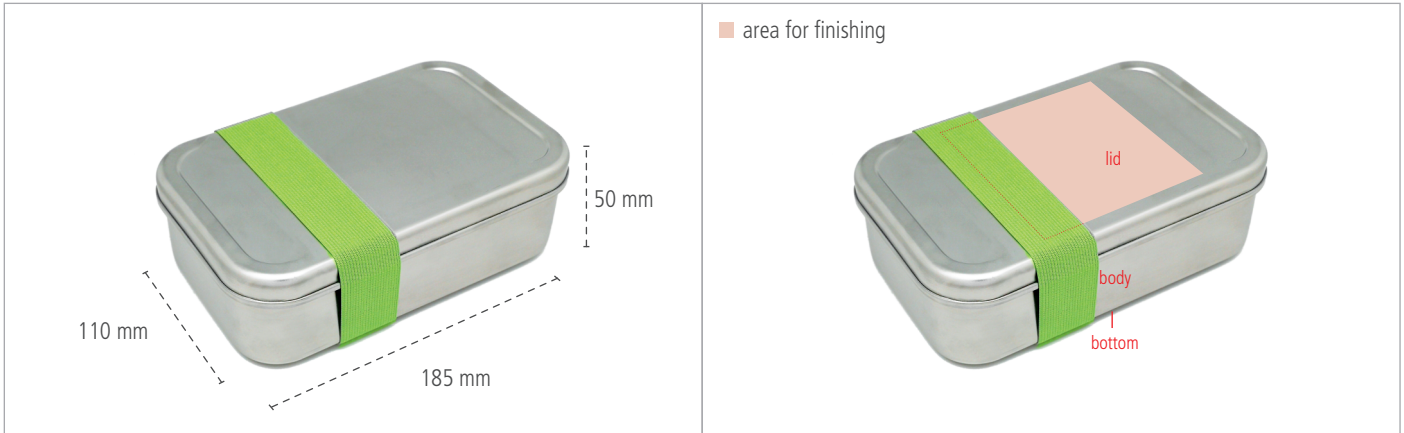

CameleonPack Lunchbox XL Stainless Steel [CP XL EDELSTAHL] Product Data Sheet

CameleonPack Lunchbox XL Stainless Steel - Dimensions

Areas for Finishing