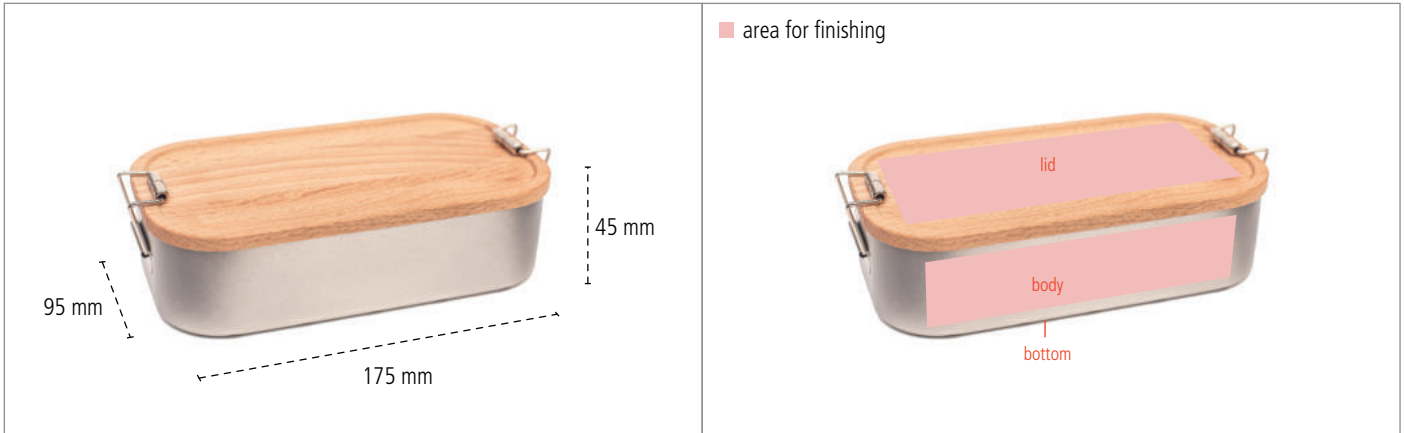

CameleonPack Classic Waldsnack [LB BU 05] Product Data Sheet

CameleonPack Classic Waldsnack - Dimensions

Areas for Finishing

CameleonPack Classic Waldsnack - Detailed Views

CameleonPack Classic Waldsnack - Key Facts

Description	Functional and stylish Lunchbox for all occasions! The special beech-wood lid can also be used as a cutting board. Closure with hinges, shiny silver finished and food save varnished.									
Article Number	LB BU 05									
Dimensions	175 mm x 95 mm x 45 mm							Volume	700 ml	
Pcs. per packing unit	30 Pieces									
Finishing *	Sticker		Digital Printing		1CPrinting		Laser Engraving		Stamp/Brand stamp	
Lid	✗		✗		✗		✓		✗	on demand
Body	✗		✗		✗		✗		✗	
Bottom	✗		✗		✗		✗		✗	

✗ for this tin type not available

✓ for this tin type available

* The print-technological feasibility only can be evaluated after the exact verification of layout and design.

Special Productions

Full-face offset prints, extra viewing windows, adaptations for height and hinges or other specific technical changes of the tin can be realized according to a special production, normally from 2000 pieces minimum quantity. Please keep in mind making individual offers and arrangements for delivery.