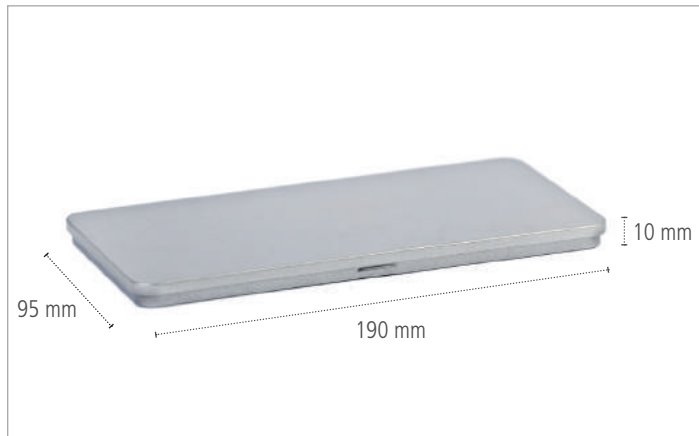

# Chocolate Tin [CO 005] - Product Data Sheet

## Chocolate Tin - Dimensions

## Chocolate Tin - Key Facts

Description	Thin metall box with hinges and extra waxed paper. Particularly suitable for chocolate, but also for universal use.									
Article Number	CO 005									
Dimensions	190mm x 95mm x 10mm									
Pcs. per packing unit	80 Pieces									
Decoration *	Sticker		Digital Printing		1C Printing		Laser Engraving		Stamping	
Lid	✓		✓		✓		✓		✓	
Body	✗		✗		✗		✗		✗	
Buttom	✓		✓		✓		✓		✓	