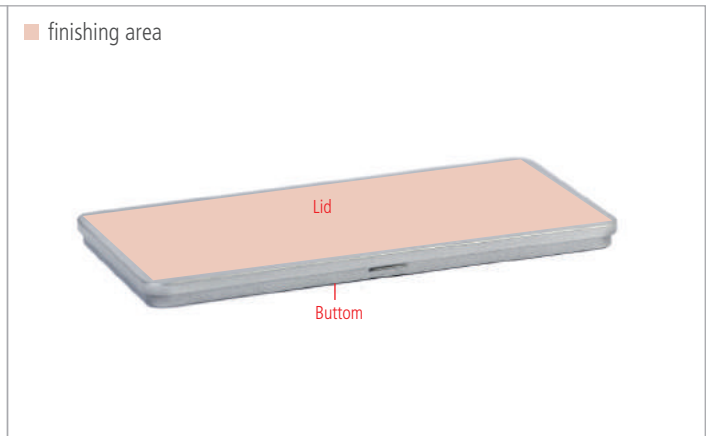

Areas for Finishing