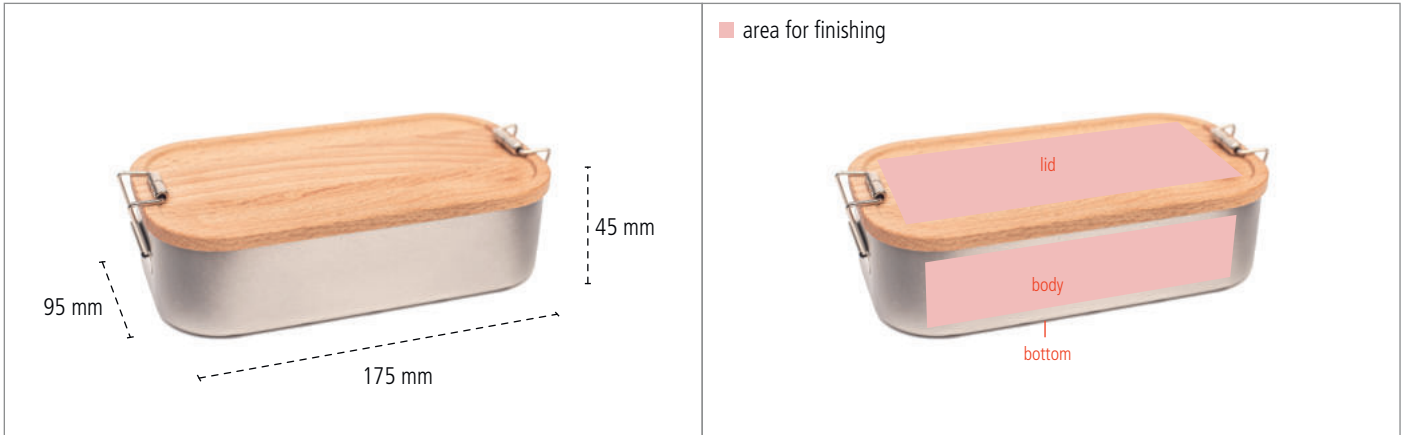

CameleonPack Classic Waldsnack - Dimensions

Areas for Finishing