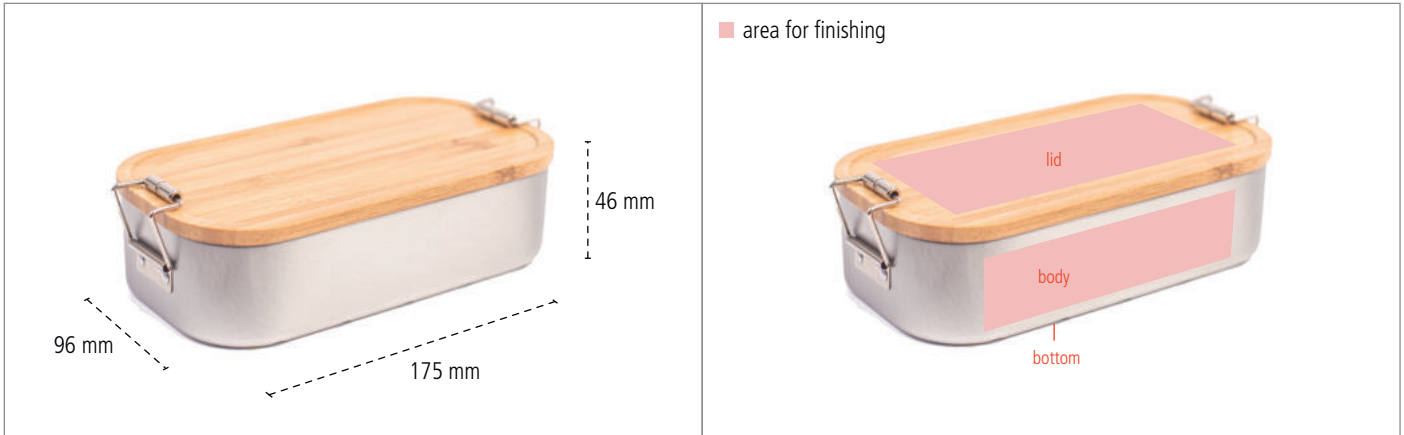

CameleonPack Classic Junglesnack [LB BA 05]

Product Data Sheet

CameleonPack Classic Junglesnack - Dimensions

Areas for Finishing

CameleonPack Classic Junglesnack - Detailed Views

CameleonPack Classic Junglesnack - Key Facts

Description	Functional and attractive Lunchbox for all occasions! The special bamboo lid can also be used as a cutting board. Shiny silver finished and food save varnished.									
Article Number	LB BA 05									
Dimensions	175 mm x 96 mm x 46 mm							Volume	750 ml	
Pcs. per packing unit	30 Pieces									
Finishing *	Sticker		Digital Printing		1CPrinting		Laser Engraving		Stamp/Brand stamp	
Lid	✘		✘		✘		✔		✘	on demand
Body	✘		✘		✘		✔		✘	
Bottom	✘		✘		✘		✘		✘	

✘ for this tin type not available

✔ for this tin type available

* The print-technological feasibility only can be evaluated after the exact verification of layout and design.

Special Productions

Full-face offset prints, extra viewing windows, adaptations for height and hinges or other specific technical changes of the tin can be realized according to a special production, normally from 2000 pieces minimum quantity. Please keep in mind making individual offers and arrangements for delivery.